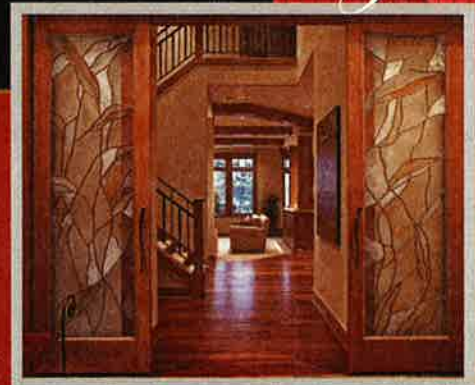

From Concept to

Premier Waterfront Properties

MACPHERSON
CONSTRUCTION & DESIGN

WWW.MACPHERSONCONSTRUCTION.COM

PROUD SPONSOR OF PRATT'S FINE ART AUCTION

Visit The Two "KIRO Concept Homes" On The Shores Of Mercer Island, In September Of 2007.

Completion

With Mt Rainer Views

Quality Leads the Way

"Featuring Pratt Artists, All Tour Proceeds Go To Pratt Fine Arts Center"