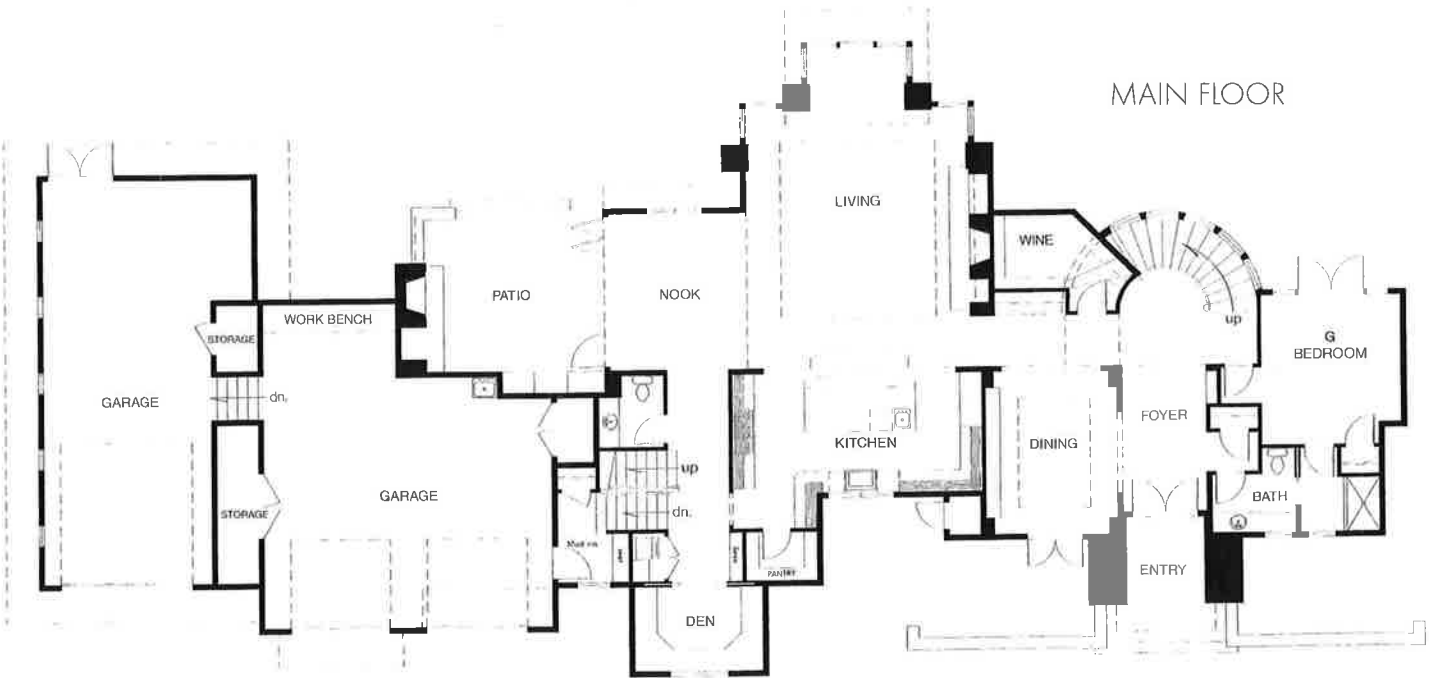

HOUSE DESIGN
Curtis Gelotte Architects PS
(425) 828-3081

INTERIOR DESIGN
DTF Design, Inc.
(425) 444-3038

LANDSCAPE DESIGN
Natural Concept
Landscape Co., Inc. (425) 743-2942
Darwin Webb Landscape Architects
(425) 391-6946