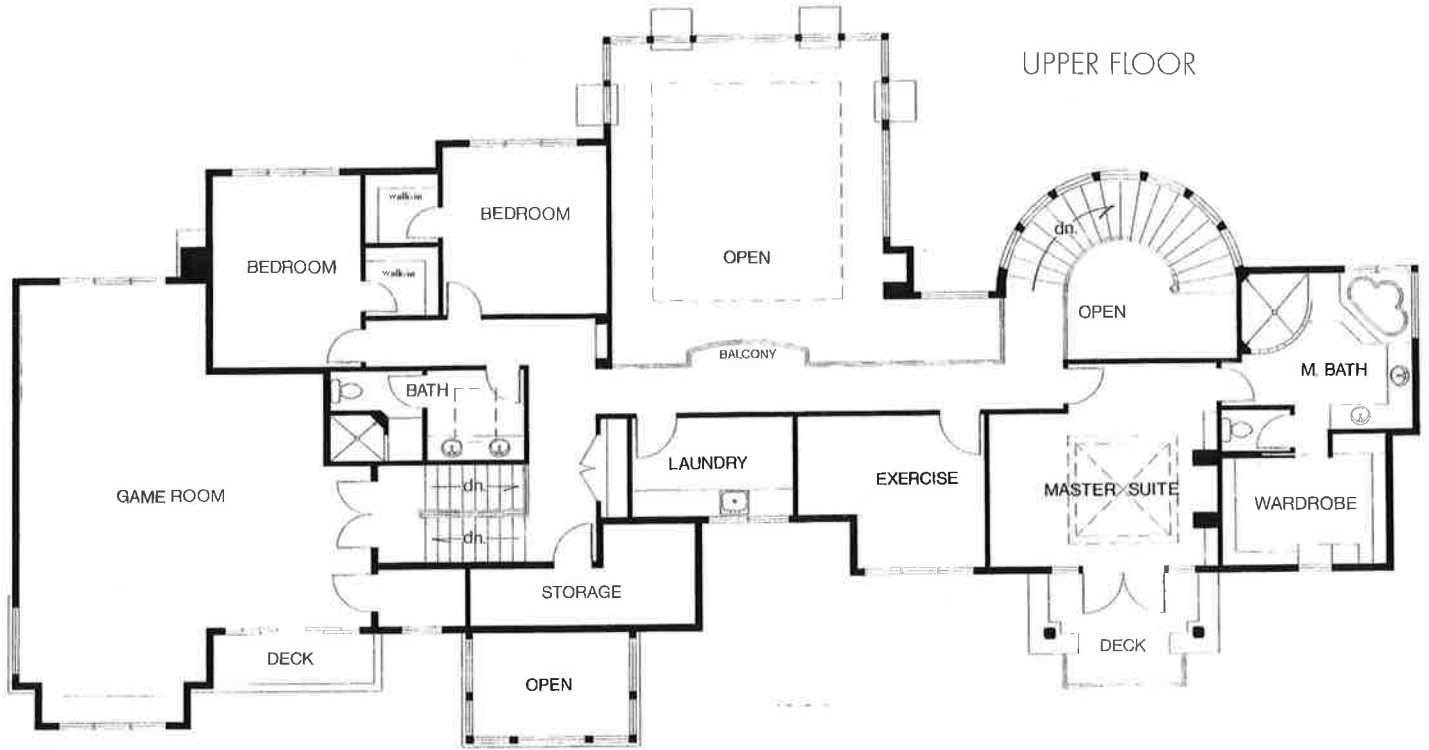

HOUSE DESIGN
Curtis Gelotte Architects PS
(425) 828-3081

INTERIOR DESIGN
DTF Design, Inc.
(425) 444-3038

LANDSCAPE DESIGN
Natural Concept
Landscape Co., Inc. (425) 743-2942
Darwin Webb Landscape Architects
(425) 391-6946